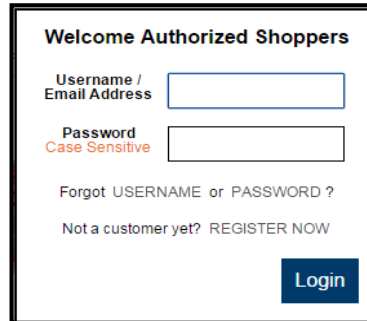

EXCHANGE™ How To Watch

1) Visit www.golfchannel.com

2) Click on what you want to watch, start watching

3) After a few minutes you will be prompted to select your provider – select the Exchange

4) Link to authorization with the Exchange

5) Sign in (or create an account)

Resume watching selected event