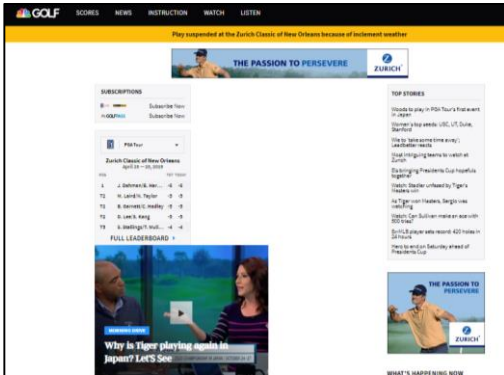

EXCHANGE™ How To Watch

1) Visit www.golfchannel.com

2) Click on what you want to watch, start watching

3) After a few minutes you will be prompted to select your provider – select the Exchange

4) Link to authorization with the Exchange

5) Sign in (or create an account)

Resume watching selected event